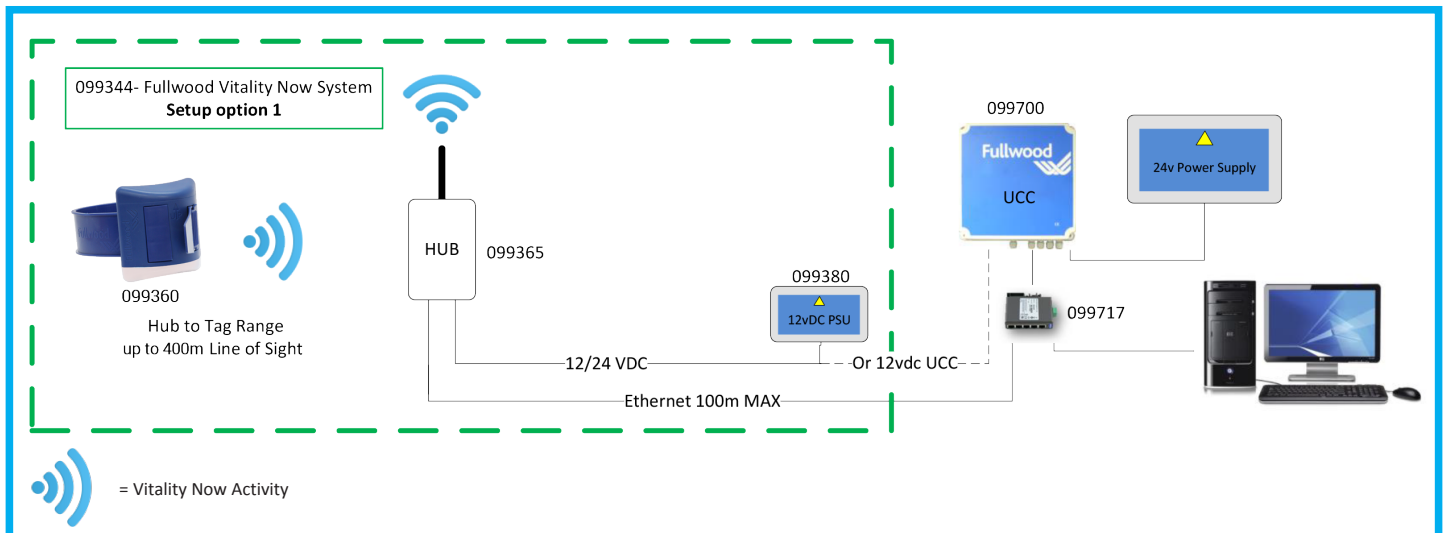

Vitality NOW system setup:

Wireless kit:

Part number – 099346

This can be used with the Vitality NOW or Vitality PLUS systems.