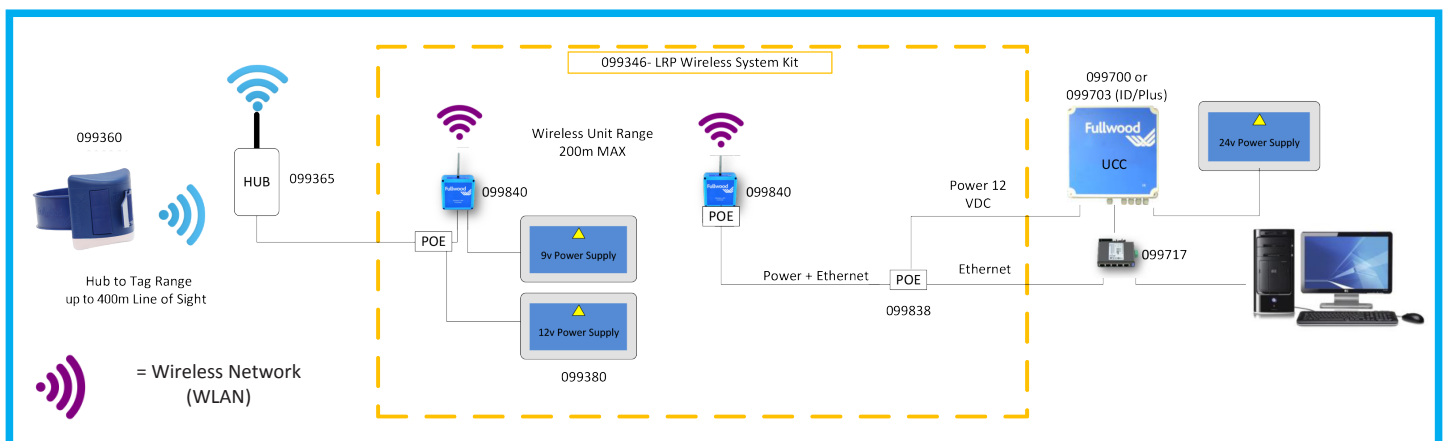

CONTACT US

Fullwood Ltd, Grange Road, Ellesmere, Shropshire SY12 9DF, UK

Tel: +44 (0)1691 627391 Email: sales@fullwood.com

fullwood.com